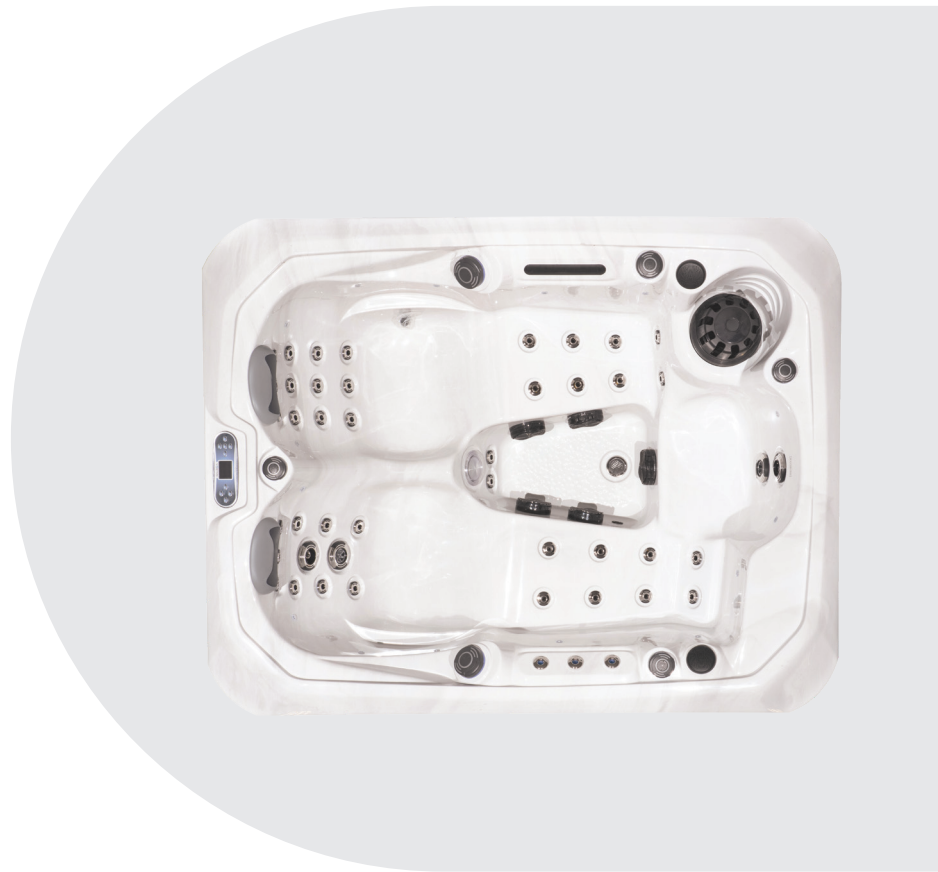

Premium Range Arizona

FEATURED JETS

43 Total Jets

4 x 3.5 inch Jets

39 x 2 inch Jets

FEATURES

| | |
|----------------------------|-----------------------------------|
| People | 3 |
| Dimensions | 84 x 64 x 35 inch |
| Seat layout | 1 seat + 2 loungers |
| LED Lighting | ✓ Premium |
| Music | Bluetooth |
| Ozone | ✓ |
| Insulation | Platinum Premium Shield |
| Electrical Supply Required | 50 Amp / 220V |
| Heater | 5.5kw |
| Pumps | 2 x 5 BHP, 2 HP <i>continuous</i> |
| Circulation Pump | 1 x 0.53 HP |

CHOOSE YOUR COLOR

SHELL COLORS

Sterling Silver

Midnight Canyon

Odyssey

CABINET COLOR

Grey

FILTER REQUIRED